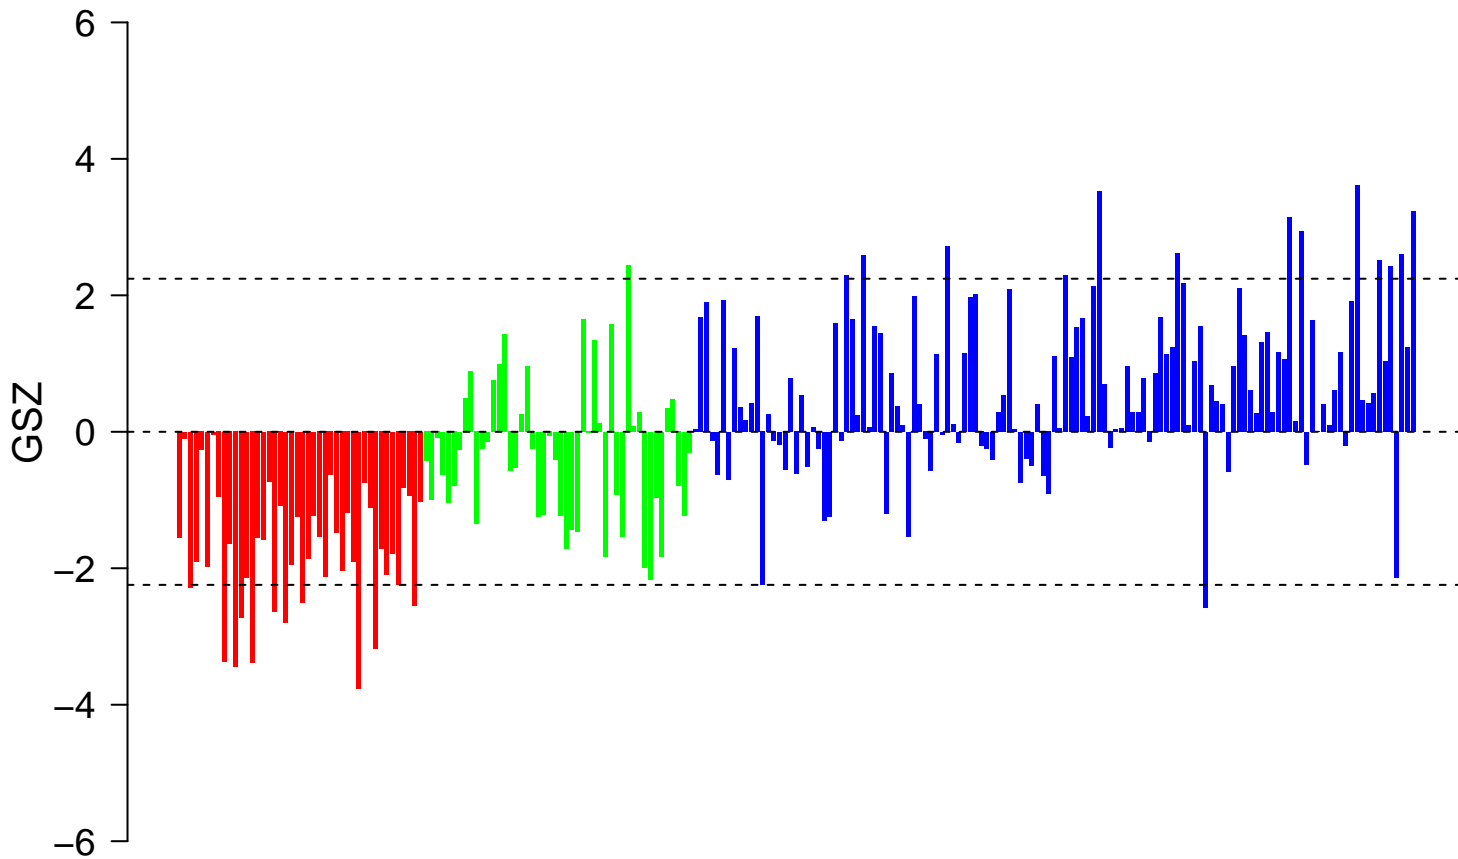

KEGG_CIRCADIAN_RHYTHM_MAMMAL

KEGG_CIRCADIAN_RHYTHM_MAMMAL

■ on
■ -
□ off

KEGG_CIRCADIAN_RHYTHM_MAMMAL