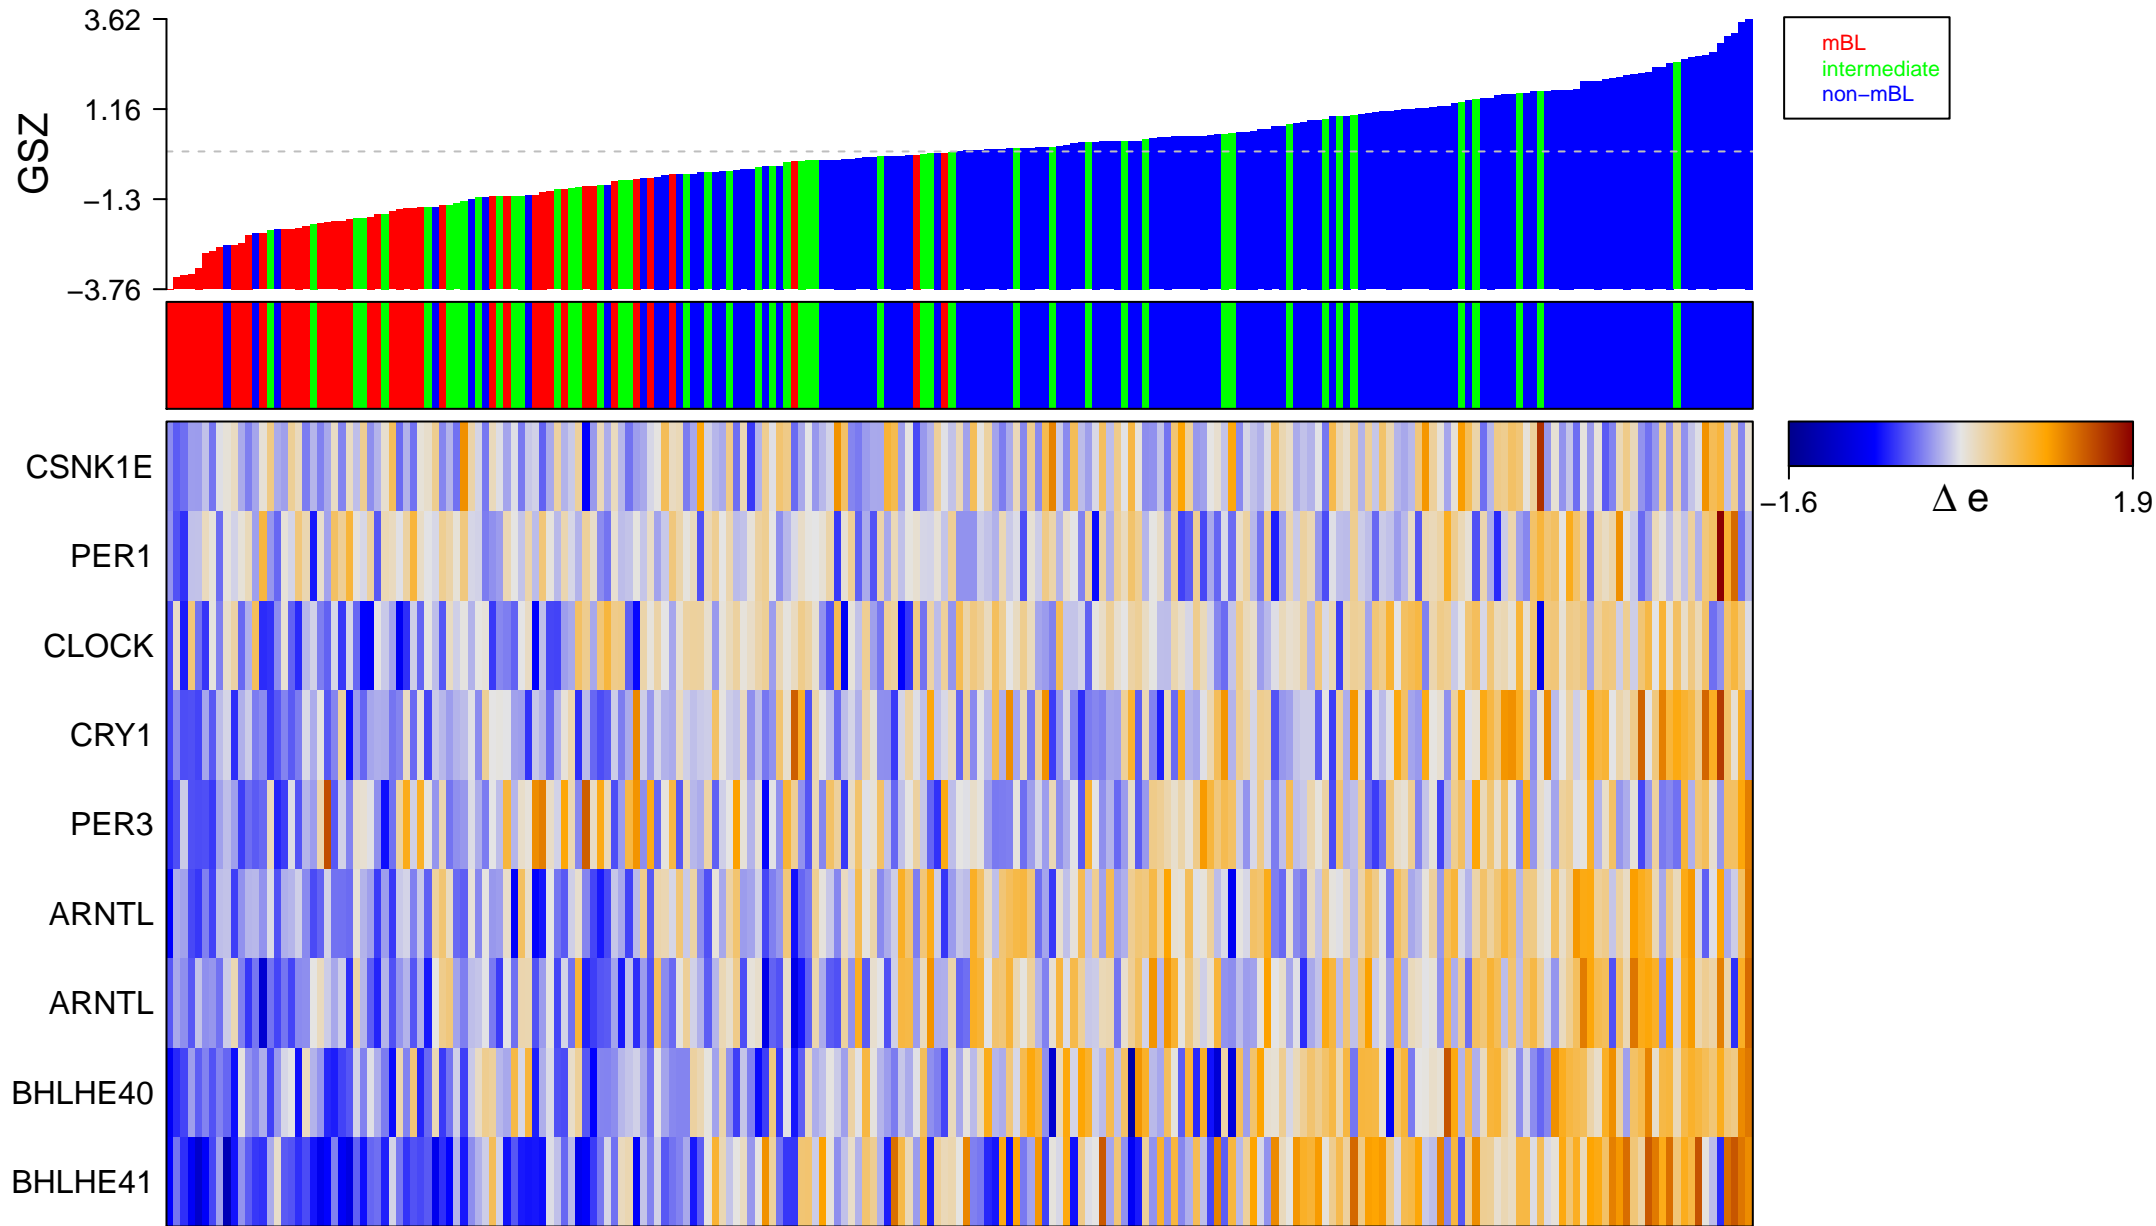

KEGG_CIRCADIAN_RHYTHM_MAMMAL

KEGG_CIRCADIAN_RHYTHM_MAMMAL

■ on
■ -
□ off

KEGG_CIRCADIAN_RHYTHM_MAMMAL